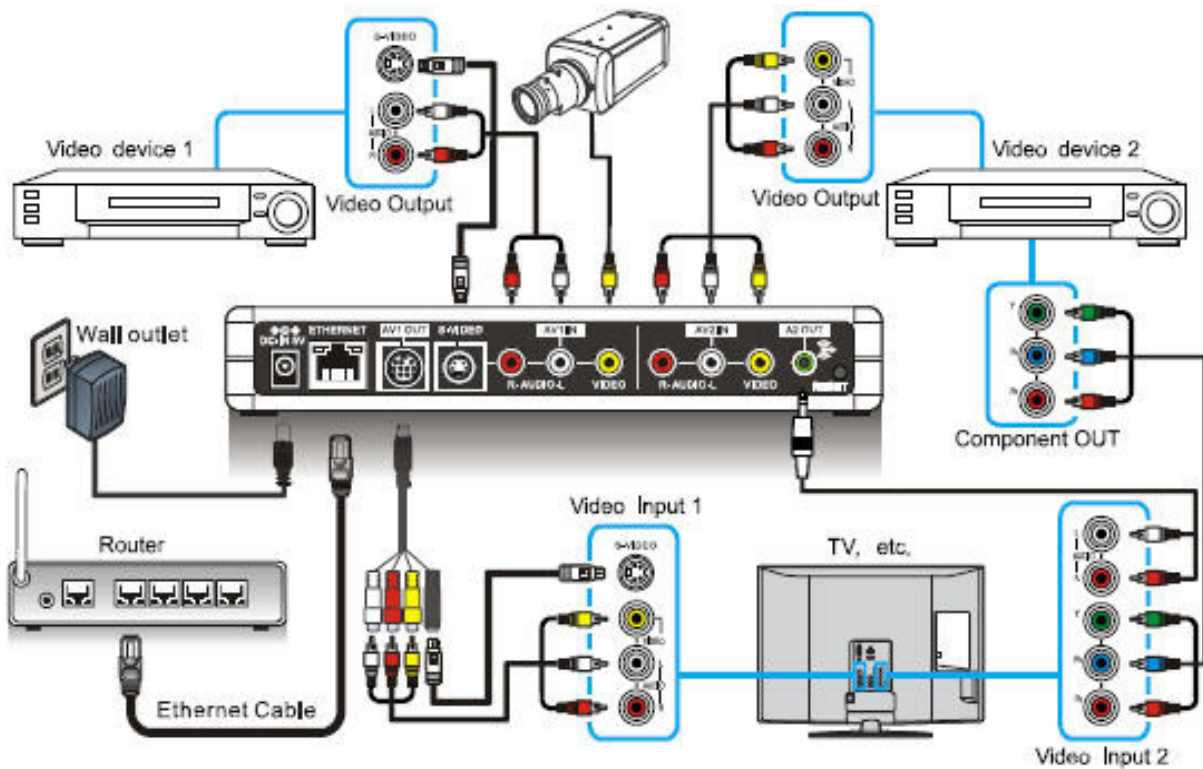

PTA-8951 Connectivity Diagram