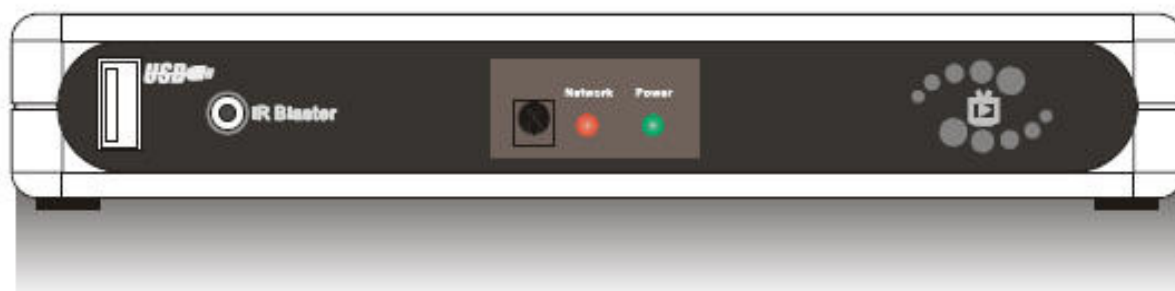

3. Placement and Diagram

PTA-8950 Front Panel