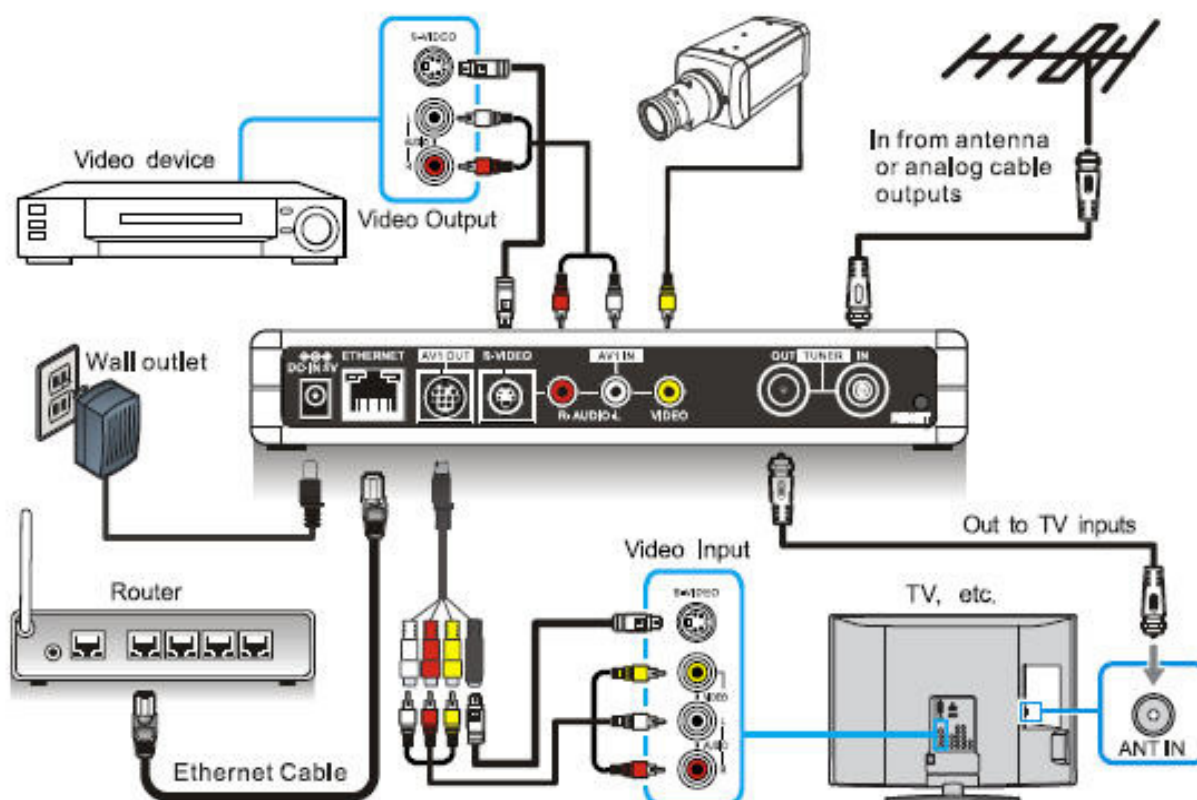

PTA-8950 Connectivity Diagram