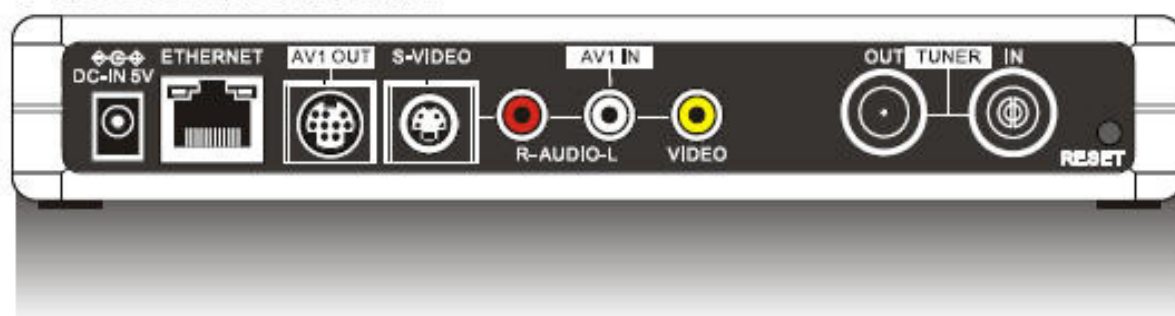

PTA-8950 Rear Panel