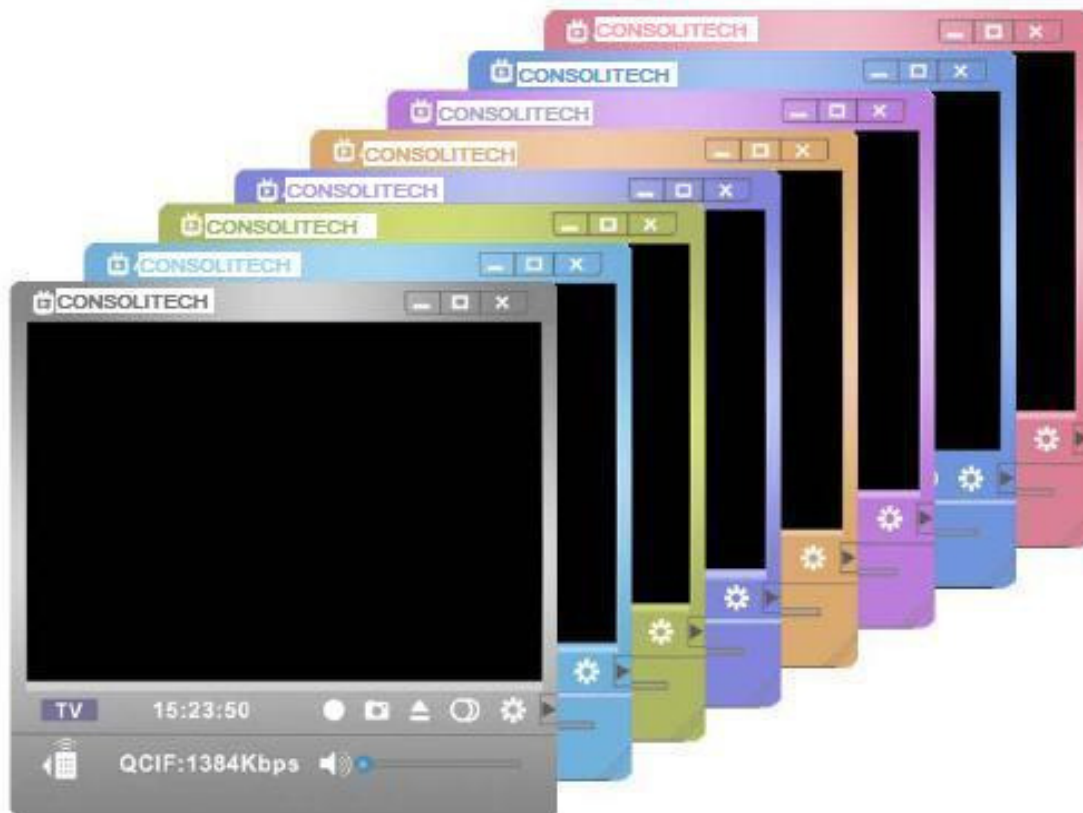

7. Applications

1. Free Mobile TV & Home Entertainment
2. Surveillance & Security
3. Schedule Recording and Remote Playing

✧ Friendly user interface and multi colors skin