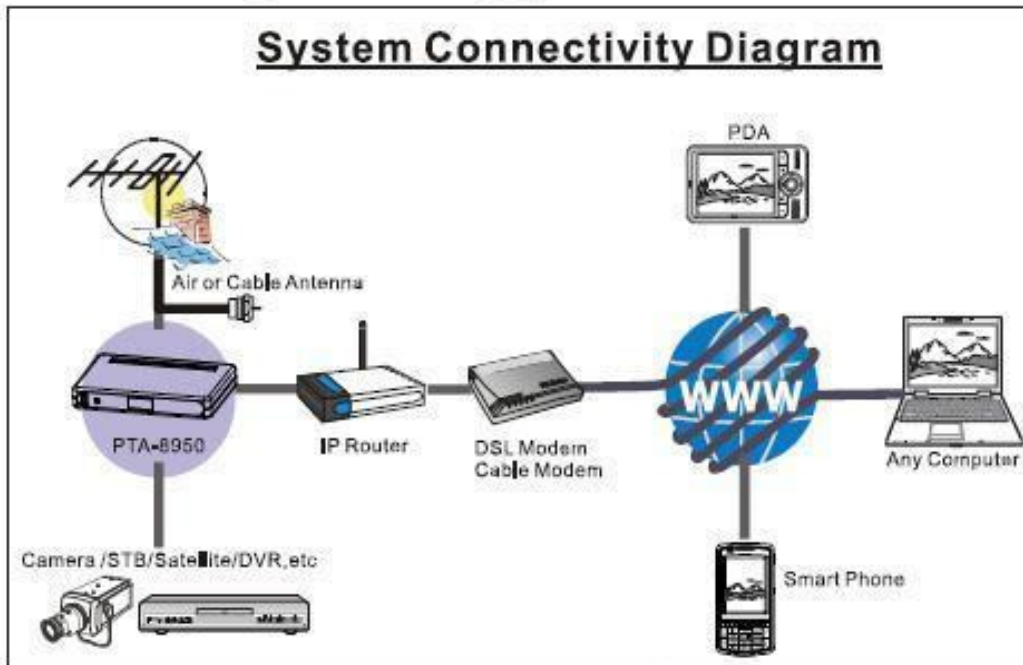

7. Applications

1. Free Mobile TV & Home Entertainment
2. Surveillance & Security
3. Schedule Recording and Remote Playing

✧ Friendly user interface and multi colors skin